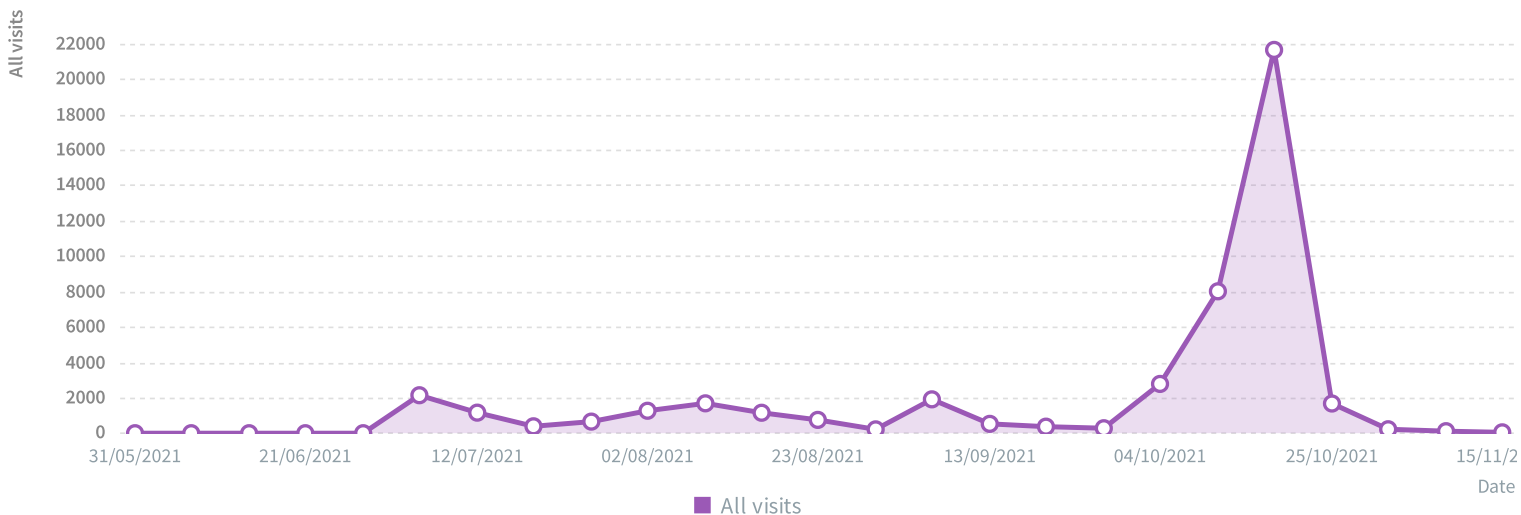

Analytics

Devices **All devices** Period **All time** Edition **All editions**

Visits

Total visits 46995	Total pageviews 324785	Avg. pages read 6.9	Avg. time per page NaNs	Avg. time spent 3m 34s
------------------------------	----------------------------------	-------------------------------	-----------------------------------	----------------------------------