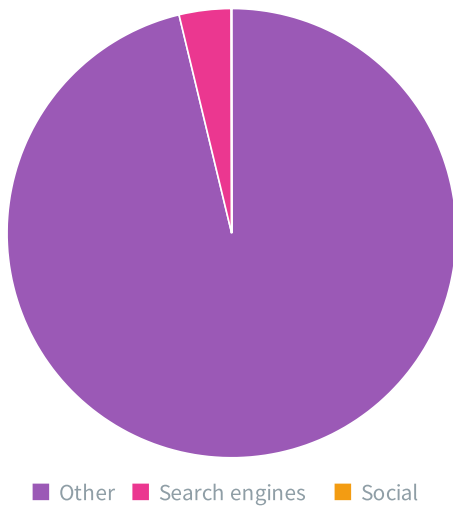

Traffic sources

Referrers

Source	Uniques	Views
Facebook	5442	49463
Instagram	2321	20043
www.cape-epic.com	756	14241
Keyword not defined	350	2392
Twitter	334	3607
com.google.android.gm	333	4354
YouTube	75	1184
LinkedIn	57	556
mail.google.com	37	557
www.mountainbike.es	14	166
deref-gmx.net	13	105
rich-v01.bluewin.ch	13	97
webmail.xtra.co.nz	11	140
webmail2.sunrise.ch	10	172
t.e2ma.net	8	93
www.mountainbikes.pt	8	152
editor.e2ma.net	7	188
deref-web.de	6	38
fullsus.integratedmedia.co.za	6	97
rich-v02.bluewin.ch	5	46
email.seznam.cz	4	37
st.chatango.com	4	7
webmail2.ig.com.br	4	35
wmail1.cc.ntu.edu.tw	4	68
www-mountainbike-es.cdn.ampproject.org	4	80
www.brujulabike.com	4	8
click.mail.ru	3	80
flipboard.com	3	7
linkshield.synaq.com	3	13
mail.uol.com.br	3	14
mail02.orange.fr	3	78
webmail.brainstorminternet.net	3	23
www.dinstudio.se	3	25
deref-mail.com	2	11
gateway.zscalertwo.net	2	21
integratedmedia.h5mag.com	2	52
mail.centrum.cz	2	12
outlook.live.com	2	48
security-za.mimecast.com	2	28
upcmail.hispeed.ch	2	14
vmail.centrum.cz	2	27
www.goride.pt	2	10
www.petalsearch.com	2	64
192.1.1.250	1	10
bmail.uol.com.br	1	7
cape epic legends	1	14
cape epic stage 5	1	5
cape epic stage 7	1	6
confluence.specialized.com	1	21
correo.salud.madrid.org	1	29
crimson.meltwater.io	1	2
deref-1und1.de	1	10
email.telstra.com	1	31
fullsus.h5mag.com	1	26
gmx.net	1	8
he1.danaweb.org	1	25
integratedmedia.co.za	1	11
login.microsoftonline.com	1	11
mail.telenet.be	1	23
mail.tiscali.it	1	11
mobilemailer-bs.gmx.net	1	25
paarlboys.alumnet.co.za	1	2