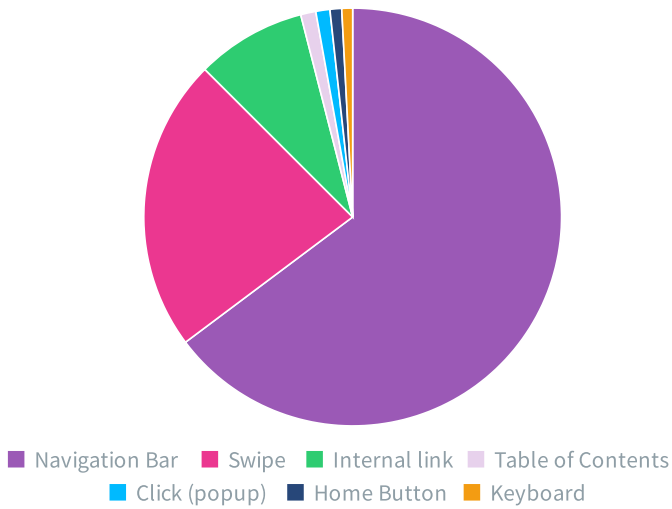

Devices

Device	Total	Percent
Smartphone	34405	76.3%
Desktop	9142	20.3%
Tablet	1568	3.5%

Navigation Methods

Method	Total	Percent
Navigation Bar	168456	64.6%
Swipe	59087	22.7%
Internal link	22135	8.5%
Table of Contents	3051	1.2%
Click (popup)	2833	1.1%
Home Button	2352	0.9%
Keyboard	2173	0.8%