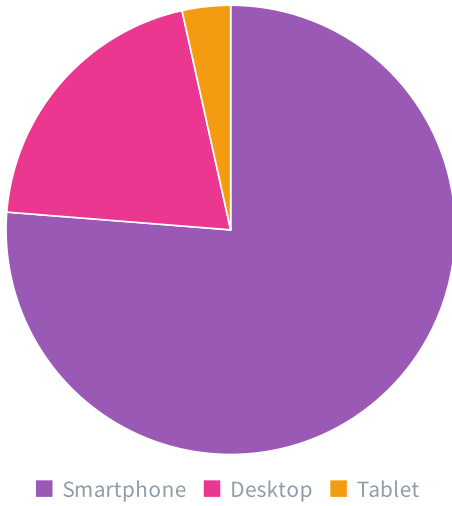

Devices

Device	Total	Percent
Smartphone	34405	76.3%
Desktop	9142	20.3%
Tablet	1568	3.5%

Navigation Methods

Method	Total	Percent
Navigation Bar	168456	64.6%
Swipe	59087	22.7%
Internal link	22135	8.5%
Table of Contents	3051	1.2%
Click (popup)	2833	1.1%
Home Button	2352	0.9%
Keyboard	2173	0.8%