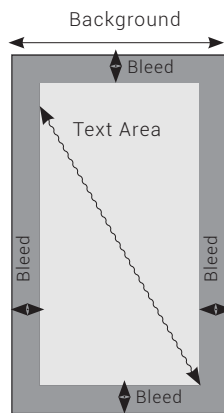

## Desktop Specs

BACKGROUND AREA : 1950px (width) by 900px (height)  
*(height can be adjusted for a scrollable page)*

TEXT AREA : 1550px (width) by 900px (height)

BLEED AREA : no logos or text in this area

## Tablet Specs

Font size should not go below 14pt

BACKGROUND AREA : 768px (width) by 1030px (height)  
*(height can be adjusted for a scrollable page)*

TEXT AREA : 668px (width) by 930px (height)

BLEED AREA : no logos or text in this area

## Mobile Specs

Font size should not go below 14pt

BACKGROUND AREA : 480px (width) by 836px (height)  
*(height can be adjusted for a scrollable page)*

TEXT AREA : 380px (width) by 736px (height)

BLEED AREA : no logos or text in this area