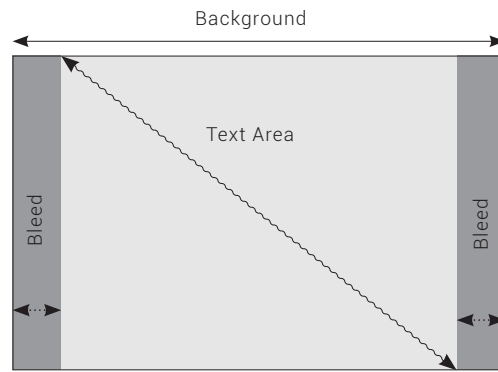

## Desktop Specs

BACKGROUND AREA : 1950px (width) by 900px (height)  
*(height can be adjusted for a scrollable page)*

TEXT AREA : 1550px (width) by 900px (height)

BLEED AREA : no logos or text in this area

## Tablet Specs

Font size should not go below 14pt

BACKGROUND AREA : 768px (width) by 1030px (height)  
*(height can be adjusted for a scrollable page)*

TEXT AREA : 668px (width) by 930px (height)

BLEED AREA : no logos or text in this area

## Mobile Specs

Font size should not go below 14pt

BACKGROUND AREA : 480px (width) by 836px (height)  
*(height can be adjusted for a scrollable page)*

TEXT AREA : 380px (width) by 736px (height)

BLEED AREA : no logos or text in this area