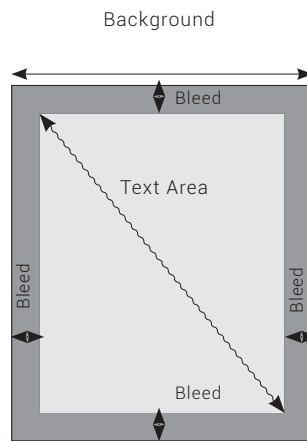

## Desktop Specs

BACKGROUND AREA : 1950px (width) by 900px (height)  
*(height can be adjusted for a scrollable page)*

TEXT AREA : 1550px (width) by 900px (height)

BLEED AREA : no logos or text in this area

## Tablet Specs

Font size should not go below 14pt

BACKGROUND AREA : 768px (width) by 1030px (height)  
*(height can be adjusted for a scrollable page)*

TEXT AREA : 668px (width) by 930px (height)

BLEED AREA : no logos or text in this area

## Mobile Specs

Font size should not go below 14pt

BACKGROUND AREA : 480px (width) by 836px (height)  
*(height can be adjusted for a scrollable page)*

TEXT AREA : 380px (width) by 736px (height)

BLEED AREA : no logos or text in this area