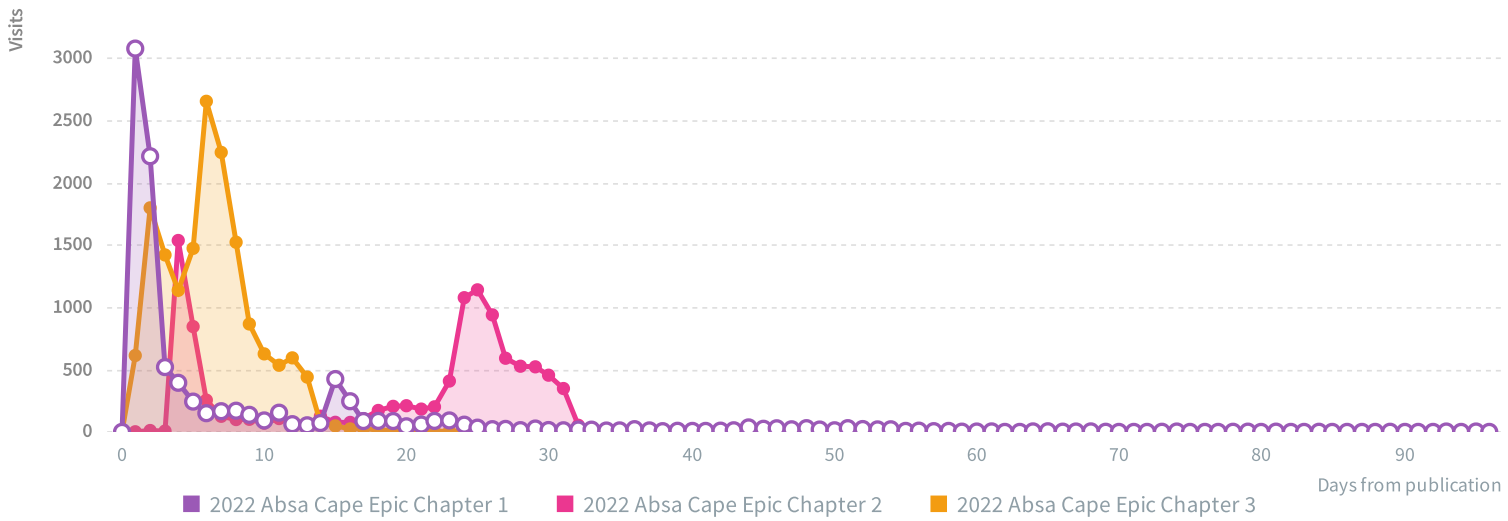

Content analysis

#	Page	Views	Uniques	Avg. visit duration	Total engagement	Exits	Scrolled %
					1 weeks 5		
5	2022 Absa Cape Epic Chapter 3 / Who to Watch: Men	14235	10640	1m 38s	days 0h 33m 36s	62%	—
1	2022 Absa Cape Epic Chapter 2 / Absa Cape Epic 2022 Chapter 2	8001	6328	38s	2 days 19h 35m 49s	51%	—
6	2022 Absa Cape Epic Chapter 3 / Who to Watch: Women	7613	5563	55s	4 days 19h 26m 52s	37%	—
1	2022 Absa Cape Epic Chapter 1 / Absa Cape Epic 2022 Chapter 1	7547	5792	30s	1 days 23h 33m 33s	38%	75%
1	2022 Absa Cape Epic Chapter 3 / Absa Cape Epic 2022 Chapter 3	6206	4575	33s	1 days 18h 18m 33s	46%	—
4	2022 Absa Cape Epic Chapter 1 / Breaking News	5689	4479	1m 15s	4 days 22h 39m 53s	39%	74%
5	2022 Absa Cape Epic Chapter 1 / The Art Of Survival	4982	3878	1m 45s	4 days 16h 54m 24s	36%	73%
6	2022 Absa Cape Epic Chapter 1 / 2022 Route Overview	4313	3223	48s	2 days 9h 8m 8s	25%	77%
7	2022 Absa Cape Epic Chapter 3 / Live from Africa	4133	2938	27s	1 days 6h 37m 40s	19%	—
2	2022 Absa Cape Epic Chapter 1 / Founder's Message	3693	2915	23s	23h 36m 22s	10%	71%
2	2022 Absa Cape Epic Chapter 2 / Message from Absa	3644	2971	13s	13h 18m 38s	8%	—
8	2022 Absa Cape Epic Chapter 3 / Where to Watch	3448	2530	20s	18h 50m 56s	12%	—
3	2022 Absa Cape Epic Chapter 1 / Mayor's Welcome	3380	2672	11s	10h 23m 52s	7%	77%
8	2022 Absa Cape Epic Chapter 1 / Prologue Sunday 20 March	3287	2258	33s	20h 49m 49s	11%	69%
7	2022 Absa Cape Epic Chapter 1 / Lourensford & Somerset West	3264	2432	18s	16h 29m 20s	8%	48%
?	/2022_absa_cape_epic_chapter_2/ - others	3250	2695	35s	1 days 7h 53m 59s	75%	—
9	2022 Absa Cape Epic Chapter 1 / Stage 1 Monday 21 March	3248	2086	20s	17h 43m 34s	12%	64%
6	2022 Absa Cape Epic Chapter 2 / All the Winners	3184	2567	59s	2 days 4h 29m 16s	19%	—