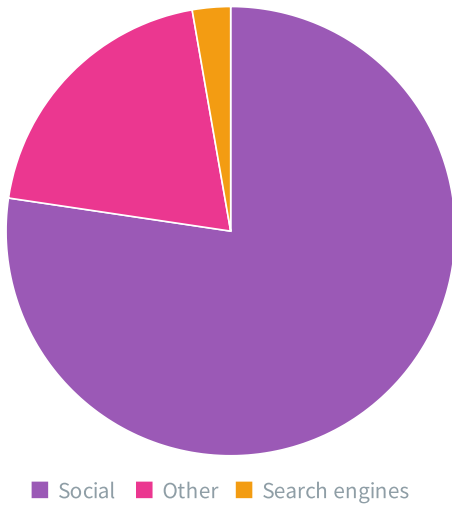

Traffic Sources

Referrers

Source	Uniques	Views
Instagram	3521	24175
Facebook	1704	11960
YouTube	202	1865
Twitter	113	1888
www.cape-epic.com	106	1982
Keyword not defined	99	898
com.google.android.gm	55	832
trello.com	16	147
mail.google.com	12	203
deref-gmx.net	8	76
deref-web.de	3	42
LinkedIn	2	40
www.petalsearch.com	2	41
192.1.1.250	1	10
click.mail.ru	1	6
deref-1und1.de	1	21
deref-gmx.com	1	33
deref-mail.com	1	23
editor.e2ma.net	1	3
email.seznam.cz	1	5
email.telstra.com	1	15
integratedmedia.co.za	1	2
mail01.orange.fr	1	63
mail02.orange.fr	1	7
mtbapp.co.za	1	2
outlook.live.com	1	27
statics.teams.cdn.office.net	1	15
web.skype.com	1	4
webmail2.sunrise.ch	1	63
Facebook	821	5319
Instagram	583	4997
www.cape-epic.com	240	5055
Keyword not defined	94	842
Twitter	38	799
com.google.android.gm	33	596
YouTube	11	200
mail.google.com	5	33
deref-gmx.net	4	85
LinkedIn	4	69
deref-web.de	2	31
quickaccess.internet.apps.samsung.com	2	23
webmail.iinet.net.au	2	31
appsuite.sunrise.ch	1	38
bmail.uol.com.br	1	12
editor.e2ma.net	1	26
euc-excel.officeapps.live.com	1	5
linkshield.synaq.com	1	39
poczta.interia.pl	1	7
webmail2.sunrise.ch	1	2
Facebook	2670	18458
Keyword not defined	424	2251
www.cape-epic.com	249	3772
Instagram	167	1830
com.google.android.gm	61	708
Twitter	58	891
LinkedIn	8	17
www.cm.com	8	18
YouTube	8	134
mail.google.com	7	128
email.seznam.cz	3	31
www.epic-series.com	3	8
mail01.africaonline.com.na	2	10
...	...	...