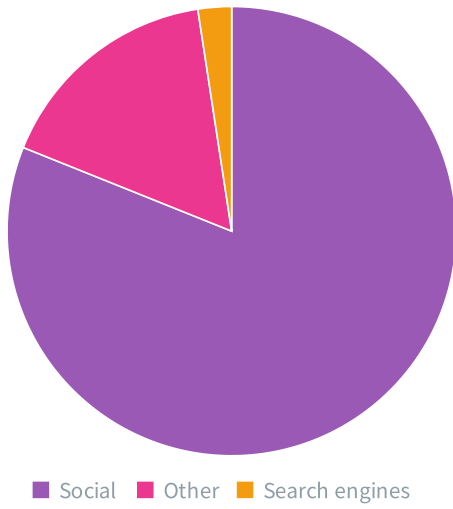

Traffic Sources

Referrers

Source	Uniques	Views
Facebook	821	5319
Instagram	583	4997
www.cape-epic.com	240	5055
Keyword not defined	94	842
Twitter	38	799
com.google.android.gm	33	596
YouTube	11	200
mail.google.com	5	33
deref-gmx.net	4	85
LinkedIn	4	69
deref-web.de	2	31
quickaccess.internet.apps.samsung.com	2	23
webmail.iinet.net.au	2	31
appsuite.sunrise.ch	1	38
bmail.uol.com.br	1	12
editor.e2ma.net	1	26
euc-excel.officeapps.live.com	1	5
linkshield.synaq.com	1	39
poczta.interia.pl	1	7
webmail2.sunrise.ch	1	2
Instagram	3521	24175
Facebook	1704	11960
YouTube	202	1865
Twitter	113	1888
www.cape-epic.com	106	1982
Keyword not defined	99	898
com.google.android.gm	55	832
trello.com	16	147
mail.google.com	12	203
deref-gmx.net	8	76
deref-web.de	3	42
LinkedIn	2	40
www.petalsearch.com	2	41
192.1.1.250	1	10
click.mail.ru	1	6
deref-1und1.de	1	21
deref-gmx.com	1	33
deref-mail.com	1	23
editor.e2ma.net	1	3
email.seznam.cz	1	5
email.telstra.com	1	15
integratedmedia.co.za	1	2
mail01.orange.fr	1	63
mail02.orange.fr	1	7
mtbapp.co.za	1	2
outlook.live.com	1	27
statics.teams.cdn.office.net	1	15
web.skype.com	1	4
webmail2.sunrise.ch	1	63
Facebook	344	1354
com.google.android.gm	29	202
Keyword not defined	26	125
mail.google.com	10	20
www.cape-epic.com	8	102
Instagram	2	26
mail02.orange.fr	2	63
editor.e2ma.net	1	17
serm1.erm.mu	1	4
Instagram	931	8645
Facebook	343	1526
www.cape-epic.com	102	957
Twitter	75	552
Keyword not defined	57	107