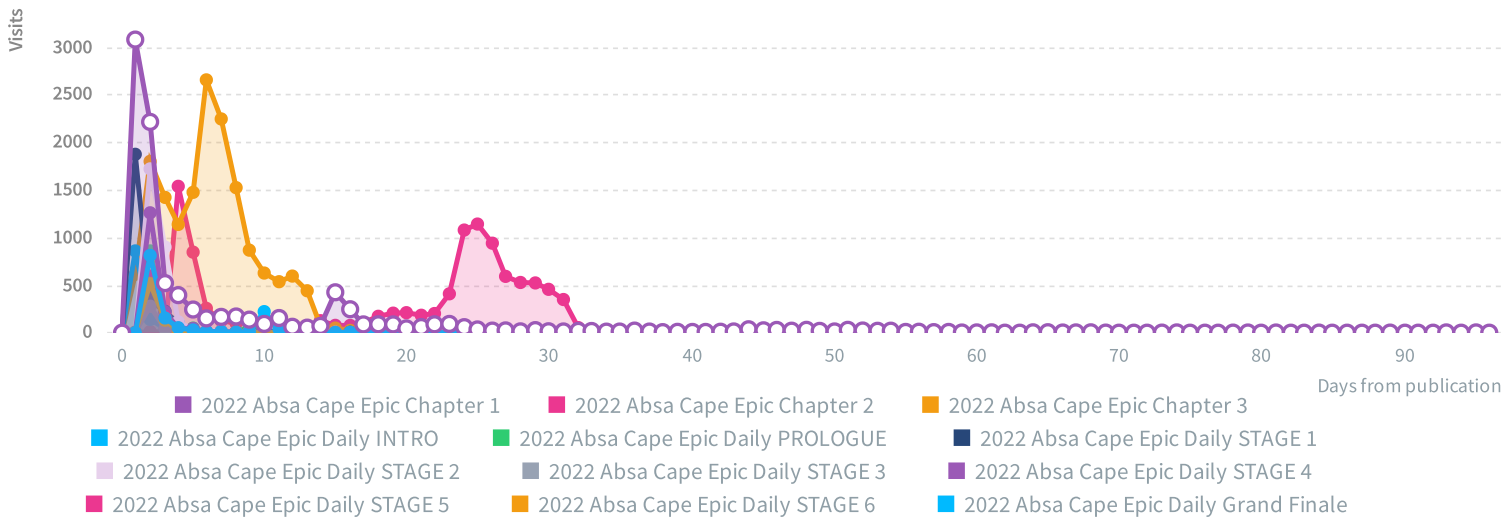

Total pageviews
277390

Avg. pages read
5.6

Avg. time per page
33.6s

Avg. time spent
3m 9s

Content analysis

#	Page	Views	Uniques	Avg. visit duration	Total engagement	Exits	Scrolled %
					1 weeks 5		
5	2022 Absa Cape Epic Chapter 3 / Who to Watch: Men	14235	10640	1m 38s	days 0h 33m 36s	62%	—
1	2022 Absa Cape Epic Chapter 2 / Absa Cape Epic 2022 Chapter 2	8001	6328	38s	2 days 19h 35m 49s	51%	—
6	2022 Absa Cape Epic Chapter 3 / Who to Watch: Women	7613	5563	55s	4 days 19h 26m 52s	37%	—
1	2022 Absa Cape Epic Chapter 1 / Absa Cape Epic 2022 Chapter 1	7547	5792	30s	1 days 23h 33m 33s	38%	75%
1	2022 Absa Cape Epic Chapter 3 / Absa Cape Epic 2022 Chapter 3	6206	4575	33s	1 days 18h 18m 33s	46%	—
4	2022 Absa Cape Epic Chapter 1 / Breaking News	5689	4479	1m 15s	4 days 22h 39m 53s	39%	74%
5	2022 Absa Cape Epic Chapter 1 / The Art Of Survival	4982	3878	1m 45s	4 days 16h 54m 24s	36%	73%
6	2022 Absa Cape Epic Chapter 1 / 2022 Route Overview	4313	3223	48s	2 days 9h 8m 8s	25%	77%
7	2022 Absa Cape Epic Chapter 3 / Live from Africa	4133	2938	27s	1 days 6h 37m 40s	19%	—
2	2022 Absa Cape Epic Chapter 1 / Founder's Message	3693	2915	23s	23h 36m 22s	10%	71%
2	2022 Absa Cape Epic Chapter 2 / Message from Absa	3644	2971	13s	13h 18m 38s	8%	—
8	2022 Absa Cape Epic Chapter 3 / Where to Watch	3448	2530	20s	18h 50m 56s	12%	—
3	2022 Absa Cape Epic Chapter 1 / Mayor's Welcome	3380	2672	11s	10h 23m 52s	7%	77%
1	2022 Absa Cape Epic Daily STAGE 2 / 2022 Absa Cape Epic Stage 2	3342	2093	27s	15h 51m 41s	36%	99%
8	2022 Absa Cape Epic Chapter 1 / Prologue Sunday 20 March	3287	2258	33s	20h 49m 49s	11%	69%
7	2022 Absa Cape Epic Chapter 1 / Lourensford & Somerset West	3264	2432	18s	16h 29m 20s	8%	48%
?	/2022_absa_cape_epic_chapter_2/ - others	3252	2696	35s	1 days 7h 54m 14s	75%	—
9	2022 Absa Cape Epic Chapter 1 / Stage 1 Monday 21 March	3248	2086	20s	17h 43m 34s	12%	64%