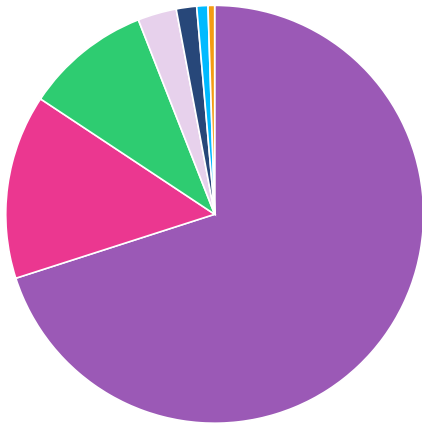

Devices

Device	Total	Percent
Smartphone	36562	78.7%
Desktop	8420	18.1%
Tablet	1454	3.1%

Navigation Methods

Method	Total	Percent
Navigation Bar	164555	69.8%
Swipe	33507	14.2%
Internal link	22870	9.7%
Table of Contents	7052	3%
Home Button	3702	1.6%
Click (popup)	2034	0.9%
Keyboard	1197	0.5%