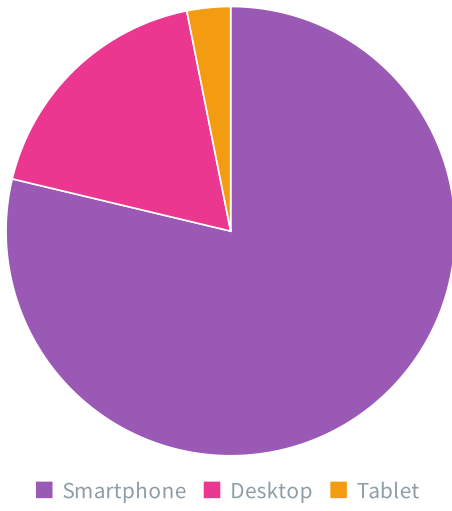

Devices

Device	Total	Percent
Smartphone	36562	78.7%
Desktop	8420	18.1%
Tablet	1454	3.1%